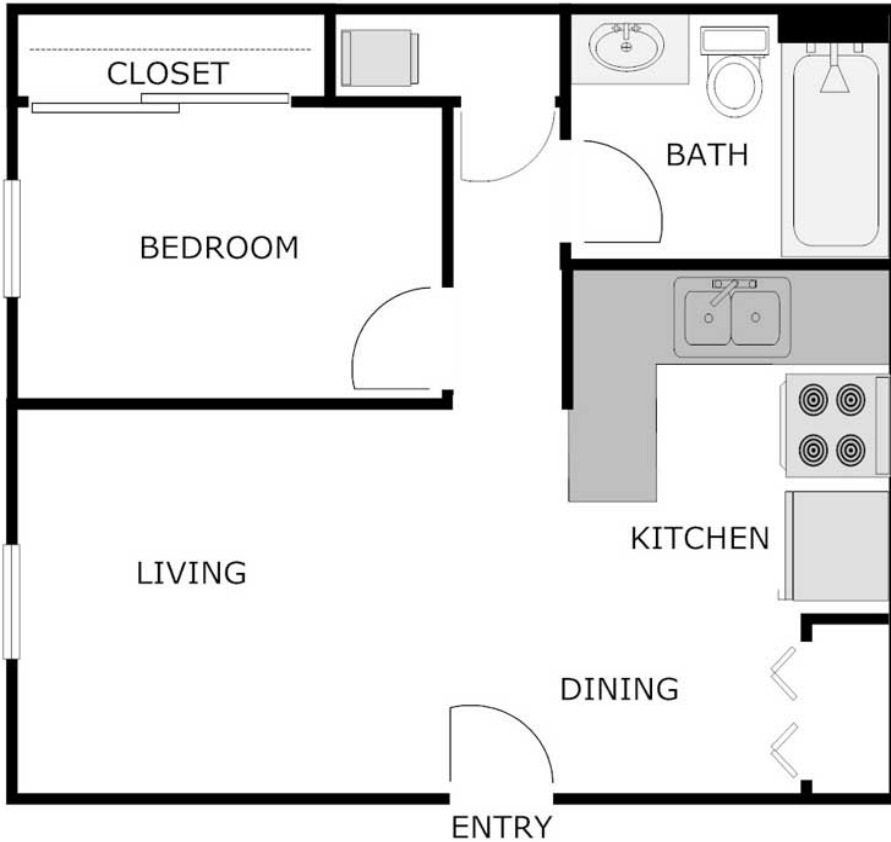

1 Bedroom 1 Bath Apartment

800 Sq. Ft.

RENT

DEPOSIT

DATE AVAILABLE

NOTES

Stonegateapartmentliving.com

relax, enjoy, live!