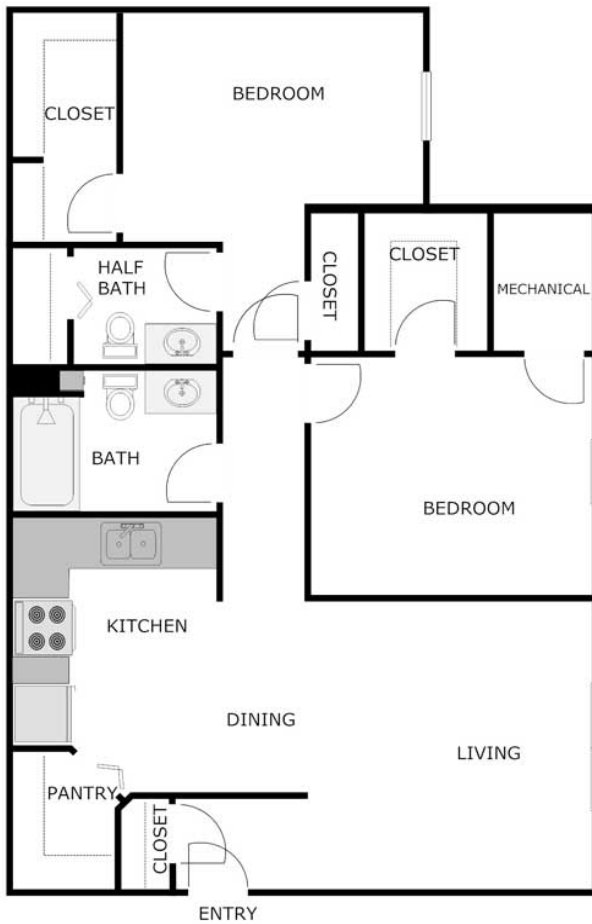

2 Bedroom 1.5 Bath Apartment

1,009 Sq. Ft.

RENT

DEPOSIT

DATE AVAILABLE

NOTES

Stonegateapartmentliving.com

relax, enjoy, live!